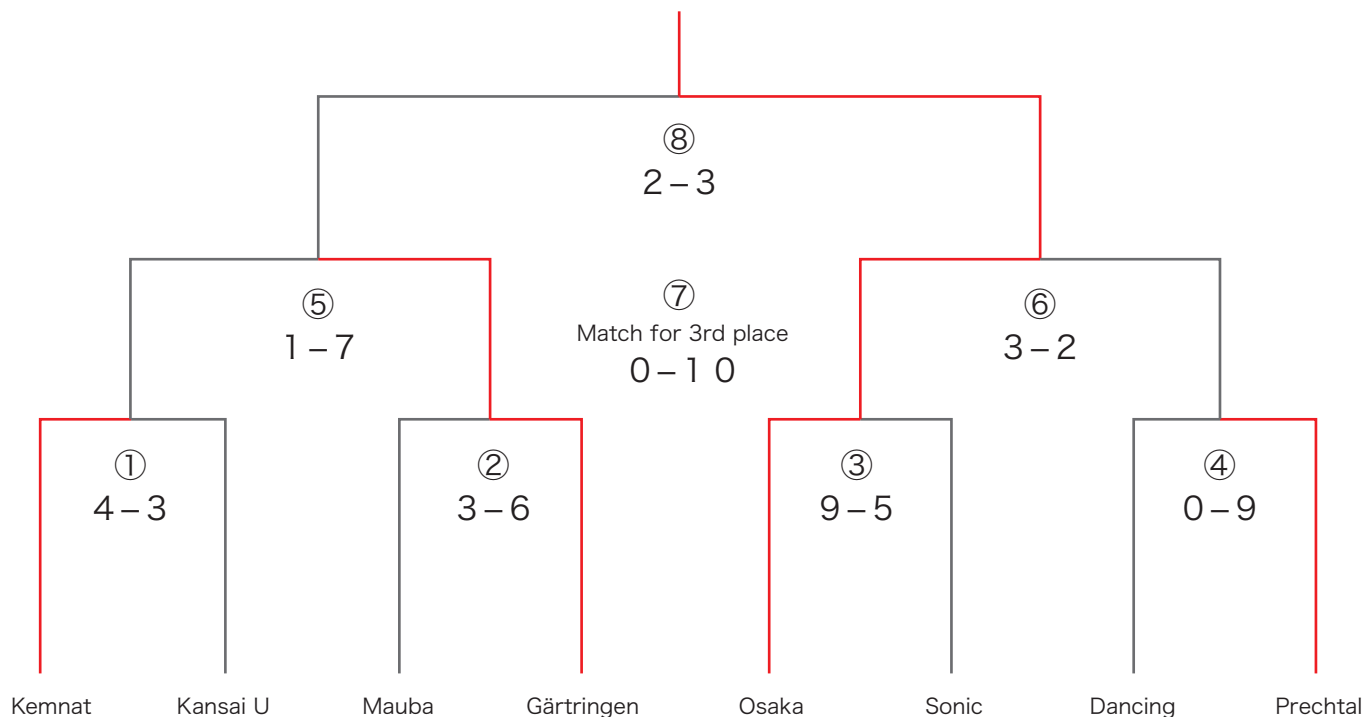

● Cycle-ball Final Tournament

①	Quarterfinal 1	RV Kemnat	4	:	3	Kansai Univ.
②	Quarterfinal 2	Mauba	3	:	6	RV Gärtringen
③	Quarterfinal 3	RSV Osaka	9	:	5	Sonic Gear Tokyo
④	Quarterfinal 4	Dancing Grapes	0	:	9	RVC Prechtal
⑤	Semi-final 1	RV Kemnat	1	:	7	RV Gärtringen
⑥	Semi-final 2	RSV Osaka	3	:	2	RVC Prechtal
⑦	Match for 3rd place	RV Kemnat	0	:	10	RVC Prechtal
⑧	Final Japan Cup 2016	RV Gärtringen	2	:	3	RSV Osaka